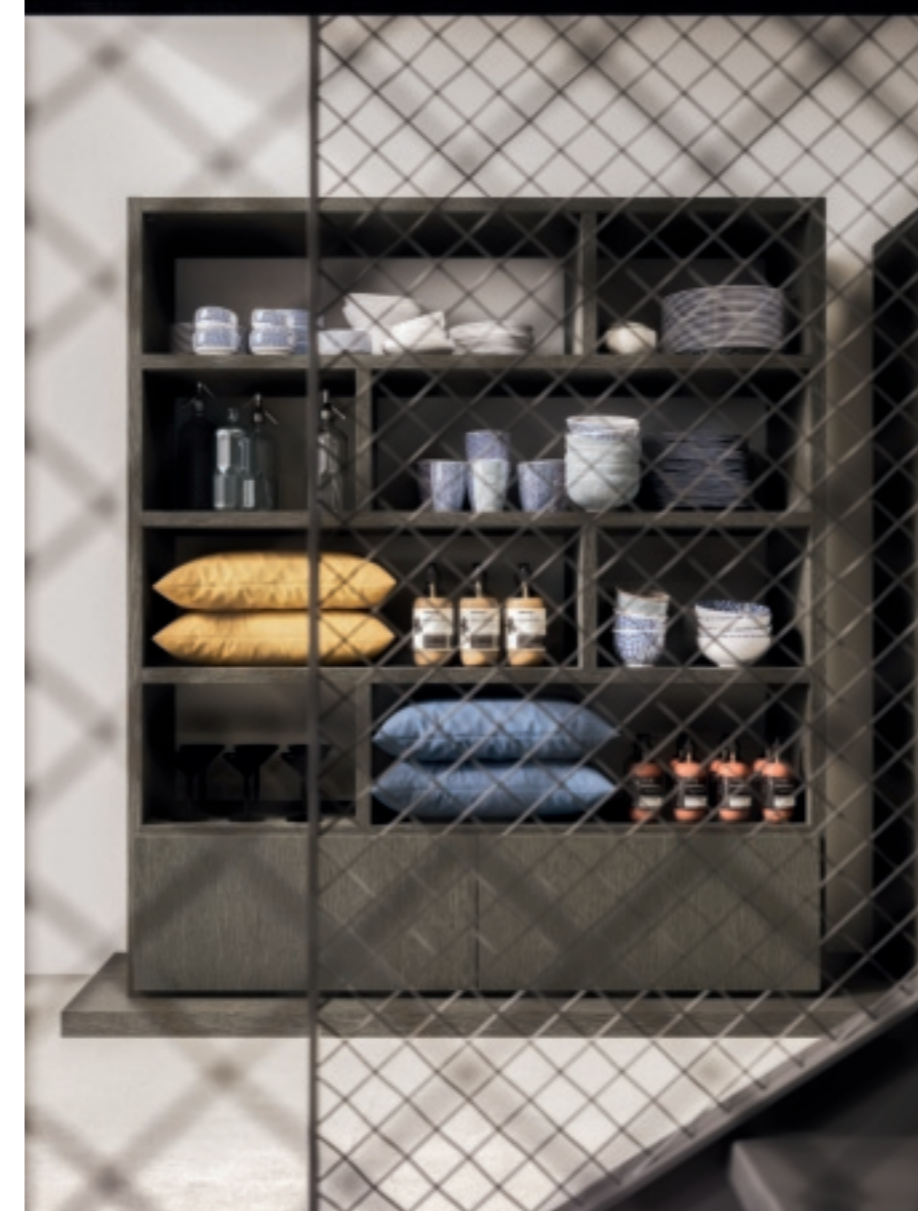

Lo spazio può essere organizzato con scaffalature, cassettiere, zone aperte o angoli più intimi dove esporre la merce, ma anche dove lasciare il giusto tempo al cliente per pensare e scegliere.

The space can be organised with shelves, drawers, open areas or more intimate corners in which to display products, but also to leave customers the space to think and choose.

El espacio puede organizarse con estanterías, cajoneras, zonas abiertas o rincones más íntimos en los que exponer la mercancía y en los que el cliente tenga tiempo para pensar y elegir.

L'espace peut être organisé avec des étagères, des blocs tiroirs, des zones ouvertes ou des angles plus intimes où exposer la marchandise, mais aussi laisser le temps nécessaire au client pour penser et choisir.

Der Raum kann mit Regalen, Schubladenschränken, offenen Bereichen oder intimen Ecken gestattet werden, in denen die Waren ausgestellt werden, es können aber auch Bereiche entstehen, in denen sich der Kunde Zeit zum Nachdenken oder auswählen nehmen kann.

Пространство может быть организовано с помощью шкафов и стеллажей, тумбочек и кассетниц, открытых зон или более закрытых и частных уголков, где можно представить товар, а также дать нужное время покупателю или заказчику, чтобы подумать, сделать выбор или принять решение.