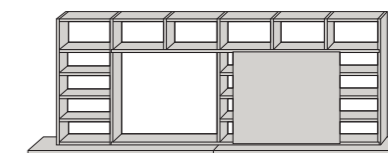

Home
L. 441..... p. 130