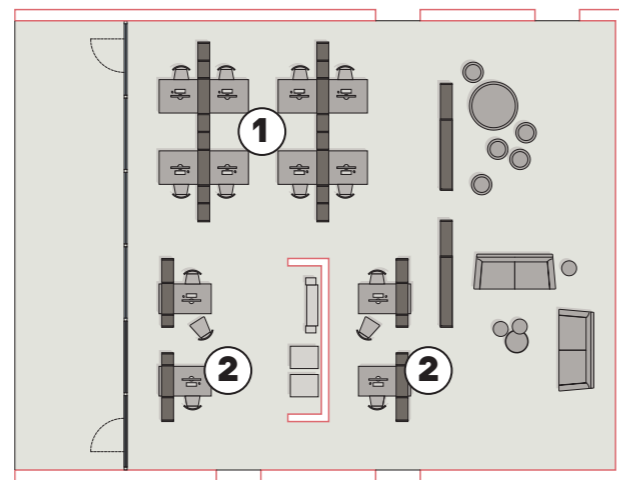

1 POSTAZIONE MULTIPLA Composizione con 2 tavoli Aliante
MULTIPLE WORKSTATIONS Compositions with 2 Aliante tables

2 POSTAZIONE SINGOLA Composizione con tavolo Aliante
SINGLE WORKSTATIONS Compositions with an Aliante table