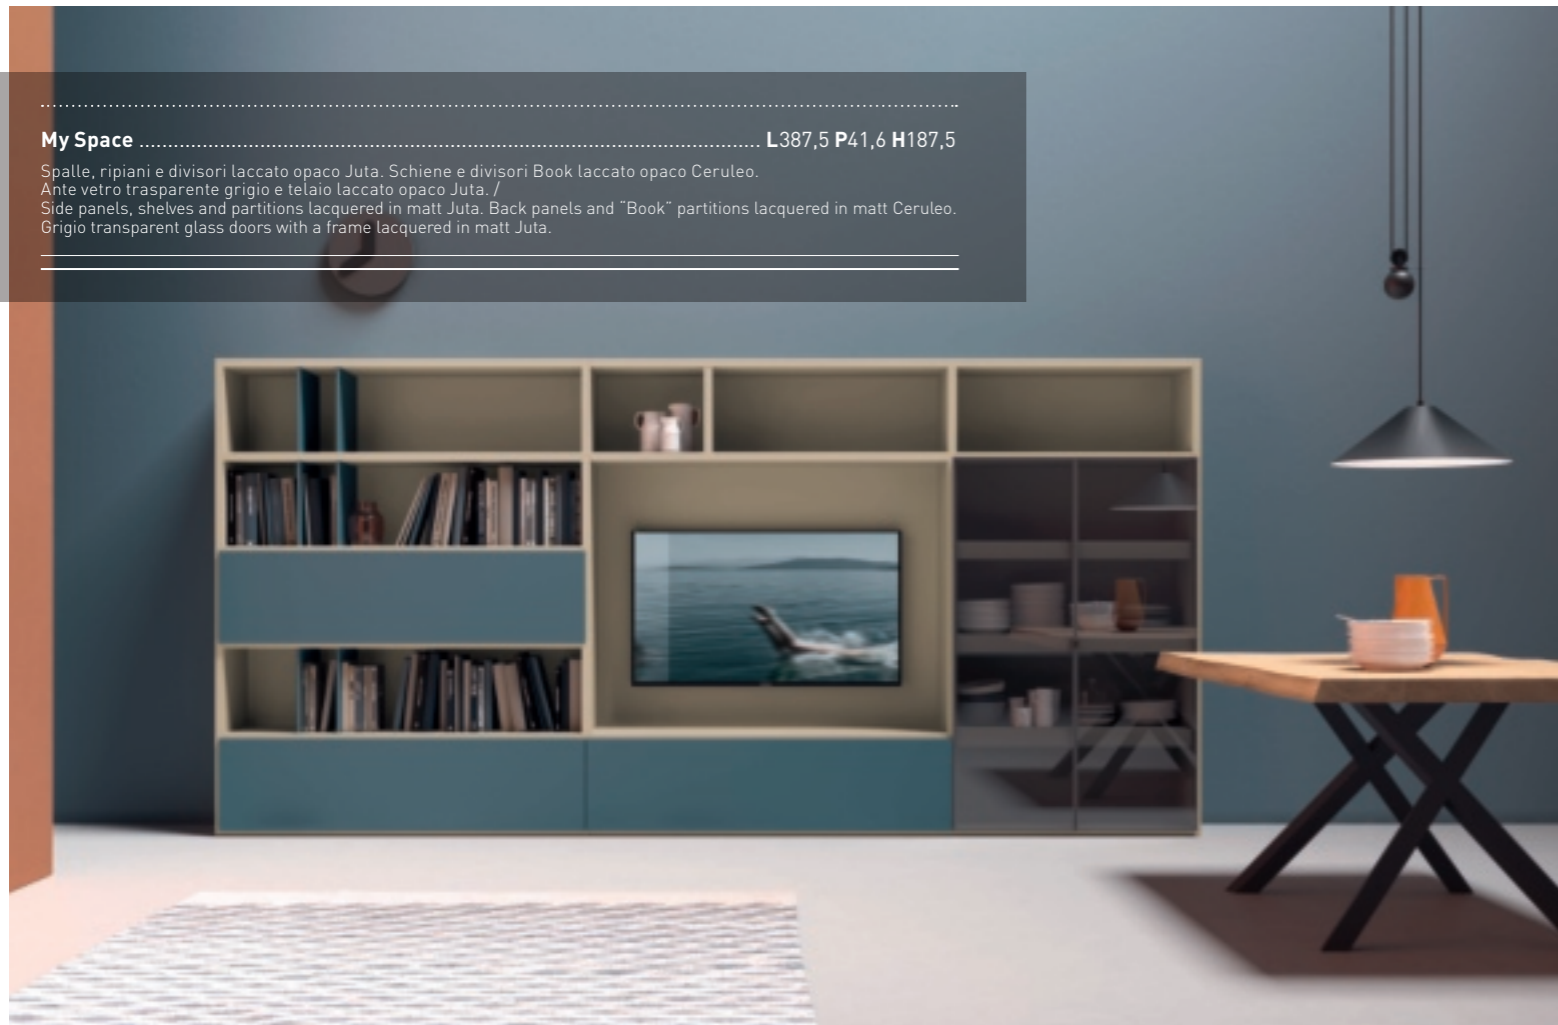

Home
 L. 291,5 p. 64

Contract
 L. 259,5 p. 30

Home
 L. 227,5 195,5 p. 53

Home
 L. 323,5 p. 59

My Space L435,5 P54,8 H2247

Spalle, ripiani e divisori Fashion wood Rovere Fossile. Divisori Book laccato opaco Curcuma.
 Schiene e ante laccato opaco Fango. /
 Side panels, shelves and partitions in Fossile oak Fashion Wood. "Book" partitions lacquered in matt Curcuma.
 Back panels and doors lacquered in matt Fango.